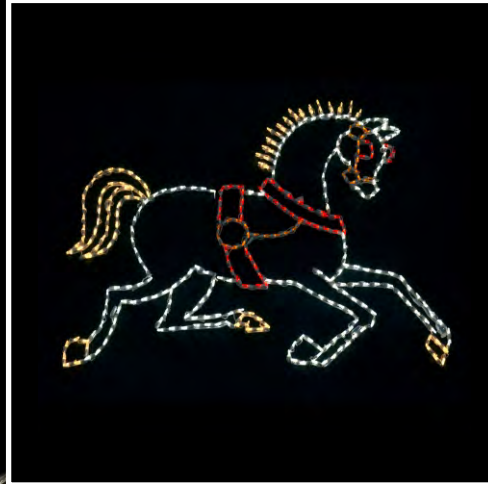

#6021 - LED Victorian Horse
50" Height
$506.99