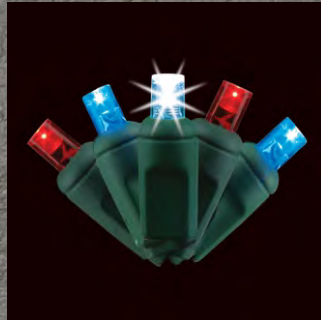

MINI LIGHTS / RGB

#4035 - Champagne LED 5mm
 Classic White /Pure White
 Strobe 25' Length
 6" Spacing 50 Count
 \$15.59

#21028 - Grinch LED 5mm
 Red/Green/Cool White
 Strobe 25' Length
 6" Spacing 50 Count
 \$15.59

#4040 - Ocean LED 5mm
 Blue/Teal/Cool White Strobe
 25' Length
 6" Spacing 50 Count
 \$15.59

#23044 - Wintergreen LED 5mm
 Blue/Green/ Pure White
 Strobe 25' Length
 6" Spacing 50 Count
 \$15.59

#23072 - Red / Warm
 White LED 5mm
 25' Length 6" Spacing
 50 Count
 \$13.49