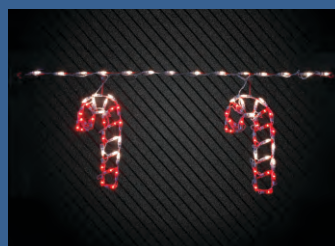

#2006 - Candy Cane
48'' Metal Frame
$58.99