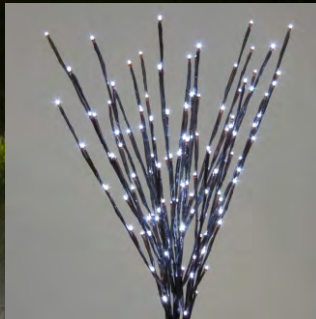

#22046 - Light Burst
Pure White 36" H
$31.99