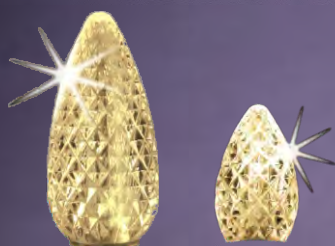

C9-4003 C7-23037
Green LED
\$1.25 / \$1.10

C9-4004 C7-22089
Blue LED
\$1.25 / \$1.10

C9-4006 C7-23009
Purple LED
\$1.25 / \$1.10

C9-4005 C7-23014
Orange LED
\$1.25 / \$1.10

C9-4012 C7-23038
Yellow LED
\$1.25 / \$1.10