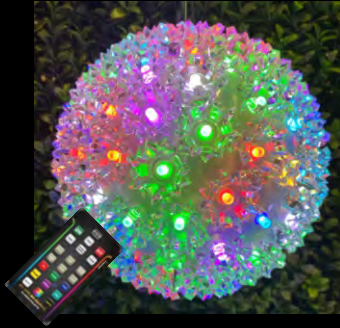

#6312 - 7.5" RGB Sphere
$59.99